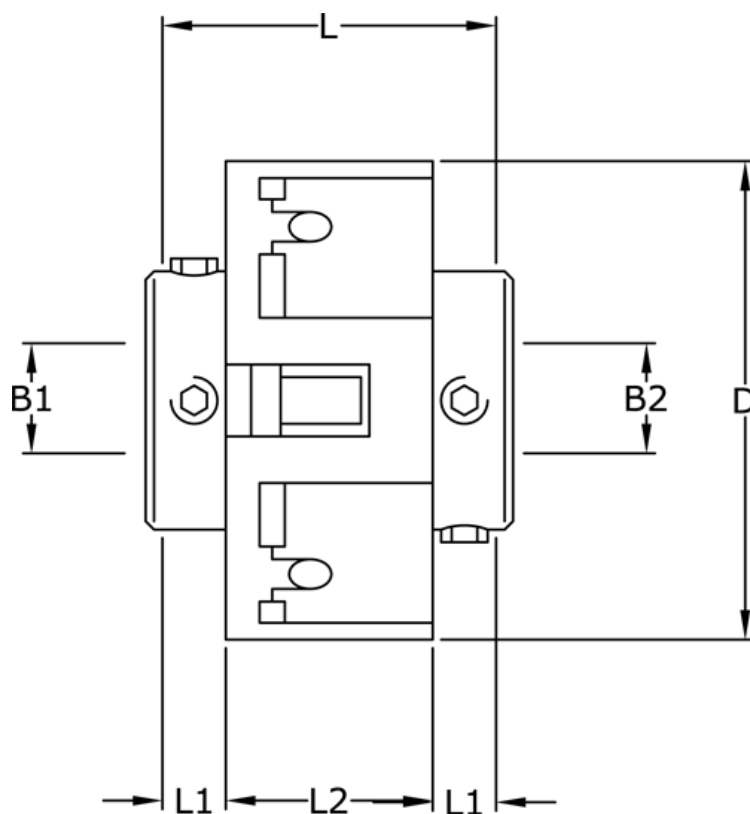

Article number: 3322201272020

Description: Uni-Lat Coupling size 201.27.20.20
set screw hub, bore 5/5 mm

Measures

B1	= 5
B2	= 5
D	= 27
L	= 19.1
L1	= 6.1
L2	= 6.9
Screw	= M3